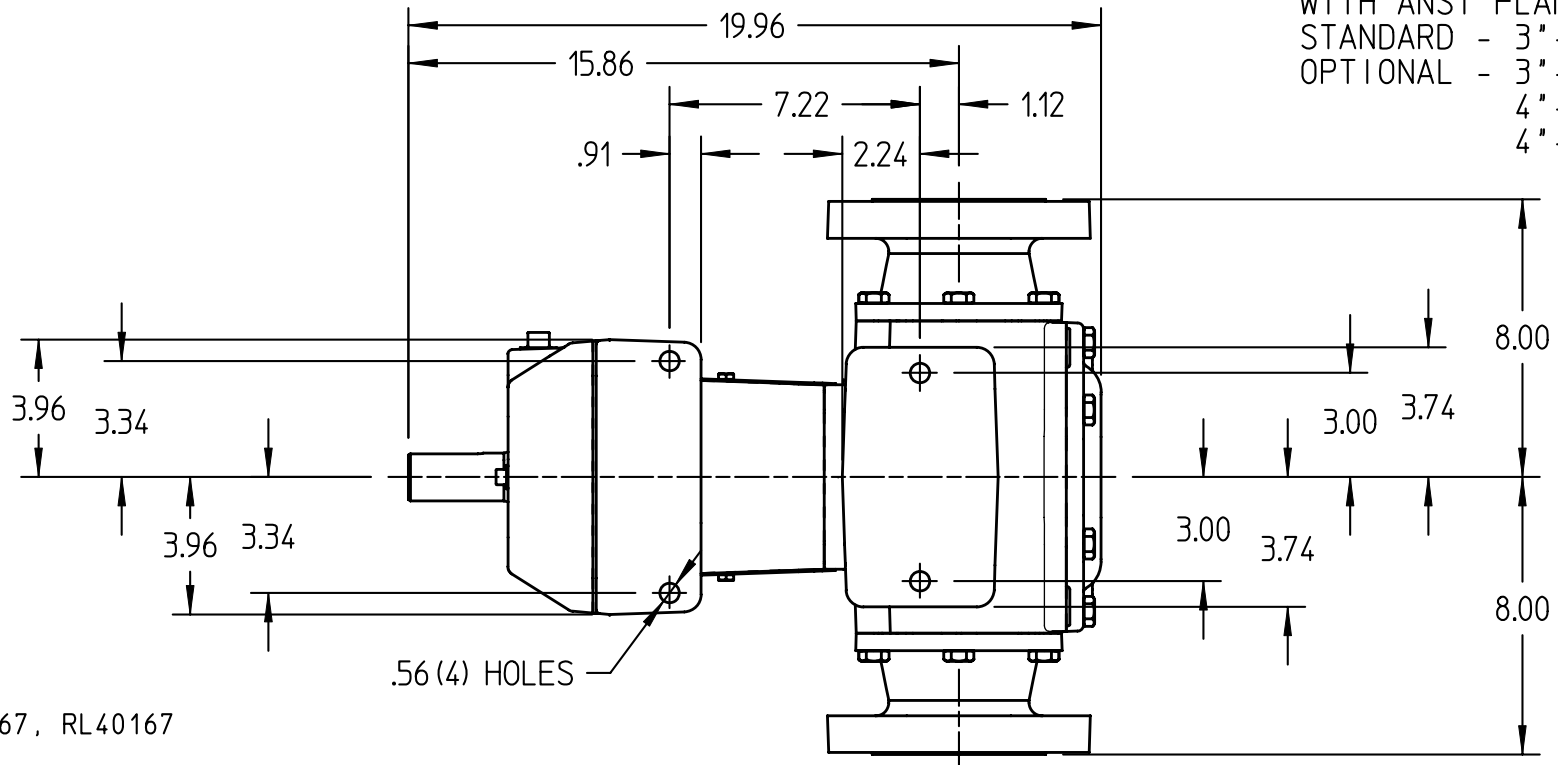

DRAWING NO. **RLV-3**

PORTS: SUITABLE FOR USE  
WITH ANSI FLANGES  
STANDARD - 3" - 150# (SHOWN)  
OPTIONAL - 3" - 300#  
4" - 150#  
4" - 300#

MODELS: RL0167, RL40167  
PKG

DRAWN CRAWFORD DATE 21 APR 2003  
CHECKED IEHL DATE 24 APR 2003