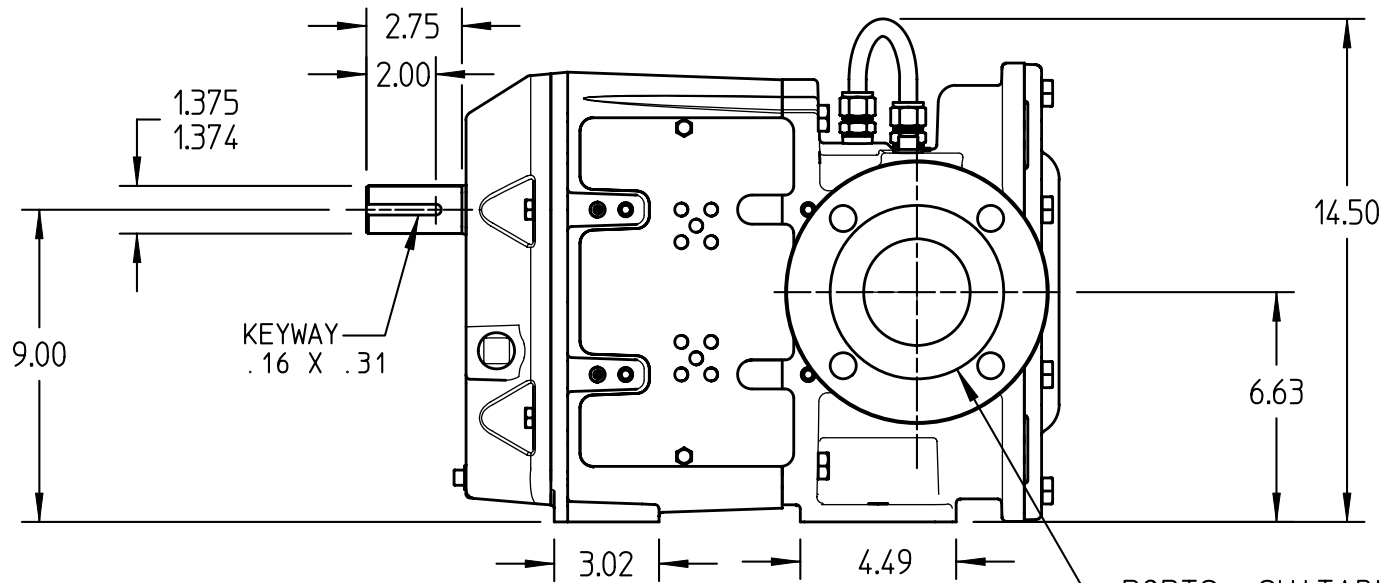

DRAWING NO. **RLV-3**

PORTS: SUITABLE FOR USE  
WITH ANSI FLANGES  
STANDARD - 3" - 150# (SHOWN)  
OPTIONAL - 3" - 300#  
4" - 150#  
4" - 300#

MODELS: RL0167, RL40167  
PKG

DRAWN CRAWFORD DATE 21 APR 2003  
CHECKED IEHL DATE 24 APR 2003